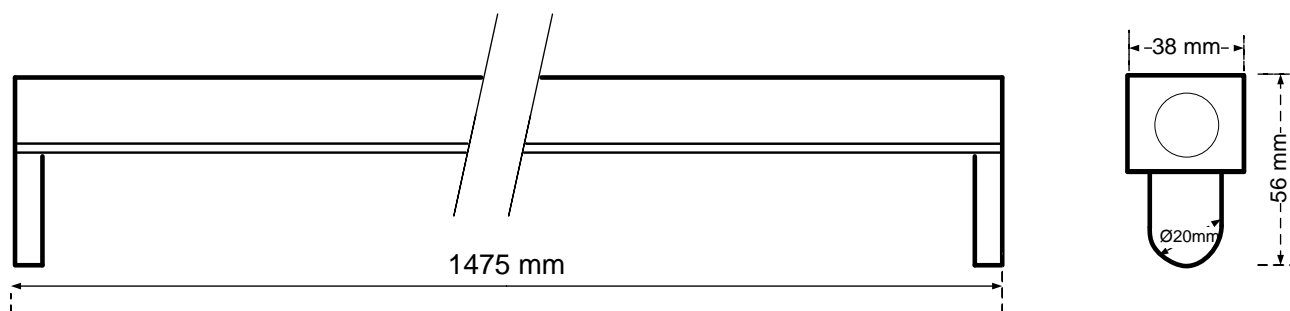

805-218

General Information

Order Code	805-218
Product Description	CYFELCO B T5 1X80 DALI
Application	Offices, shops, educational and public centres, etc.
Installation	Ceiling Surface Mounted Luminaire
Luminaire type	Slim Line Batten for T5 Lamps
Light Source	T5 Fluorescent Tube
Number of light sources	1 pc (not included)
Gear	Vossloh-Schwabe DALI Electronic Ballast (HF)
Dimming	Dimmable
Standards	2014/30/EU Electromagnetic Compatibility Directive 2014/35/EU Low Voltage Directive
CE mark	Yes
Warranty	X years

Electrical Data

Lamp Power	80 W
Input voltage	220-240 V
Input Frequency	50-60 Hz
Protection class	Class I

Mechanical Characteristics

Housing Material	Sheet steel 0,5mm
Surface Finish	White powder coating (RAL 9003)
Ingress protection code	IP 20 [Finger-protected]
Mechanical impact protection code	IK03
Dimensions LxWxH	1475x38x56mm

Logistics

Packing	1 pc per resistant carton
Net weight	xx kg
Gross weight	xx kg
Volume	Xx m ³

Dimensional Drawing

ELMASCO INDUSTRIES S.A.

Head Office : 44 K. Palama, 14343 N. Chalkidona, Athens, Greece

Production Plant : Ag. Adrianos, 21100 Nafplio, Greece